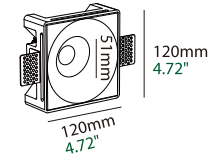

# Gypsum · Concave

SG-S10QT

SG-S10QT

88mm  
3.46"

### Basic Information

Model	SG-S10QT
Embedded Parts	Trimless
Mounting	Recessed
Finishing Color	White
Material	Gypsum Housing, Aluminium Light Body
Cutout Size	□123*123mm
IP Rating	IP20
Power	Max. 15W
Input Voltage	DC36V
Input Current	Max. 350mA

Model	SG-S05QT
Embedded Parts	Trimless
Mounting	Recessed
Finishing Color	White
Material	Gypsum Housing, Aluminium Light Body
Cutout Size	□ L193*W73*D58
IP Rating	IP20
Power	Max. 3W
Input Voltage	DC3V
Input Current	Max. 350mA

## Basic Information

Model	SG-S04QT
Embedded Parts	Trimless
Mounting	Recessed
Finishing Color	White
Material	Gypsum Housing, Aluminium Light Body
Cutout Size	□L187*W153*D58
IP Rating	IP20
Power	Max. 3W
Input Voltage	DC3V
Input Current	Max. 350mA