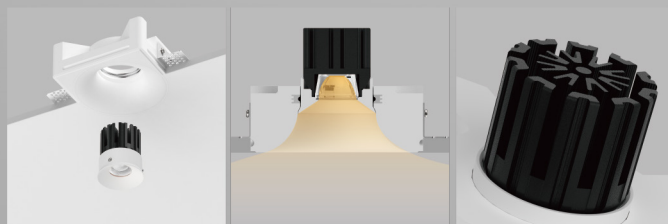

SG-S10QT

SG-S10QT

88mm
3.46"

Basic Information

Model	SG-S10QT
Embedded Parts	Trimless
Mounting	Recessed
Finishing Color	White
Material	Gypsum Housing, Aluminium Light Body
Cutout Size	□123*123mm
IP Rating	IP20
Power	Max. 15W
Input Voltage	DC36V
Input Current	Max. 350mA

Optical Parameters

Light Source	LED COB
Lumens	65lm/W
CRI	97Ra
CCT	3000K ● 3500K ● 4000K ○
CCT Changeable	2700K — 6000K 1800K — 3000K
Beam Angle	▼ 25° ▼ 60°
Shielding Angle	39°
LED Lifespan	50000hrs

Split Design

LED COB Light Source

Cold Forged Pure Alu. Heat Sink

Driver Voltage	AC100-120V AC220-240V
Driver Options	ON/OFF DIM TRIAC/ PHASE-CUT DIM 0/1-10V DIM DALI

Gypsum Series