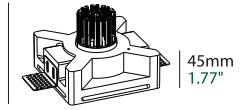

# Gypsum · Concave

SG-S10QT

SG-S10QT

88mm  
3.46"

### Basic Information

Model	SG-S10QT
Embedded Parts	Trimless
Mounting	Recessed
Finishing Color	White
Material	Gypsum Housing, Aluminium Light Body
Cutout Size	□123*123mm
IP Rating	IP20
Power	Max. 15W
Input Voltage	DC36V
Input Current	Max. 350mA

Model	SG-S05QT
Embedded Parts	Trimless
Mounting	Recessed
Finishing Color	White
Material	Gypsum Housing, Aluminium Light Body
Cutout Size	□ L193*W73*D58
IP Rating	IP20
Power	Max. 3W
Input Voltage	DC3V
Input Current	Max. 350mA