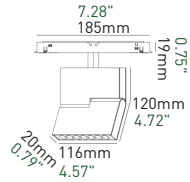

Model	CQCX-LM06
Beam Angle	25°
Color	White/Black
CCT	3000K ● 4000K ○
CRI	90Ra
Power	8W