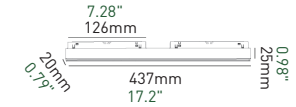

Model	CQCX-LM06
Beam Angle	25°
Color	White/Black
CCT	3000K ● 4000K ○
CRI	90Ra
Power	8W

IP20 | DC24V | 90° | 355°

Model	CQCX-XH10
Beam Angle	30°
Color	White/Black
CCT	3000K ● 4000K ○
CRI	90Ra
Power	10W
Lumens	70lm/W

IP20 | DC24V

DC24V

Model	CQCX-XF14
Beam Angle	100°
Color	White/Black
CCT	3000K ● 4000K ○
CRI	90Ra
Power	14W
Lumens	55lm/W

IP20 | DC24V

Model	CQCX-XF28
Beam Angle	100°
Color	White/Black
CCT	3000K ● 4000K ○
CRI	90Ra
Power	28W
Lumens	55lm/W

# Accessories

To be used with corner connectors

**Embedded**  
(vertical 90° internal corner + corner connector)

Model: CQCX-CZZJB-LJ Size: L100\*W100\*H72mm

To be used with corner connectors

**Embedded**  
(vertical 90° external corner + corner connector)

Model: CQCX-CZZJB-W-LJ Size: L100\*W100\*H72mm

To be used with corner connectors

**Embedded**  
(flat 90° corner + corner connector)

Model: CQCX-SPZJB-LJ Size: L100\*W100\*H48

**Embedded**  
(TT Type corner)