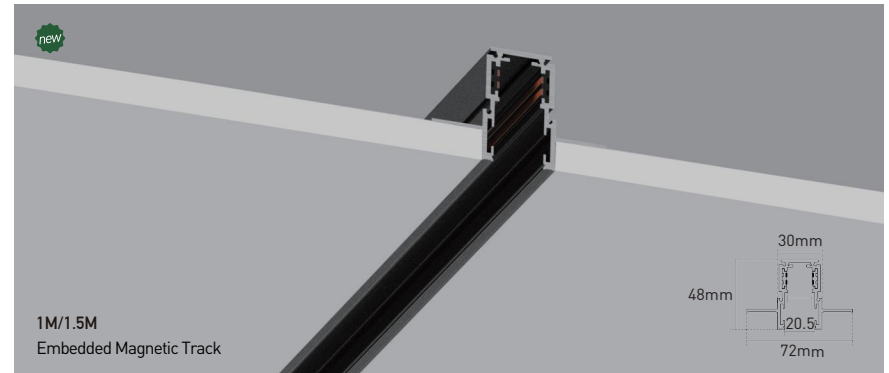

Magnetic Track System

Driver Voltage	AC100-120V AC220-240V
Driver Options	ON/OFF DIM TRIAC/ PHASE-CUT DIM 0/1-10V DIM DALI

IP20 | DC24V | 90° | 355°

Model	CQCX-XR10
Beam Angle	30°
Color	White/Black
CCT	3000K ● 4000K ○
CRI	90Ra
Power	10W

Model	CQCX-LM06
Beam Angle	25°
Color	White/Black
CCT	3000K ● 4000K ○
CRI	90Ra
Power	8W

IP20 | DC24V | 90° | 355°

Model	CQCX-XH10
Beam Angle	30°
Color	White/Black
CCT	3000K ● 4000K ○
CRI	90Ra
Power	10W
Lumens	70lm/W

# Accessories

To be used with corner connectors

**Embedded**  
(vertical 90° internal corner + corner connector)

Model: CQCX-CZZJB-LJ Size: L100\*W100\*H72mm

To be used with corner connectors

**Embedded**  
(vertical 90° external corner + corner connector)

Model: CQCX-QTZZJ Size: L128\*W100\*H48mm

**Embedded**  
(TT+ Type corner)

Model: CQCX-QSZZJ Size: L128\*W128\*H48mm

**Straight Connector**

Model: CQCX-ZKLJQ Color: White/Black

To be used with corner connectors