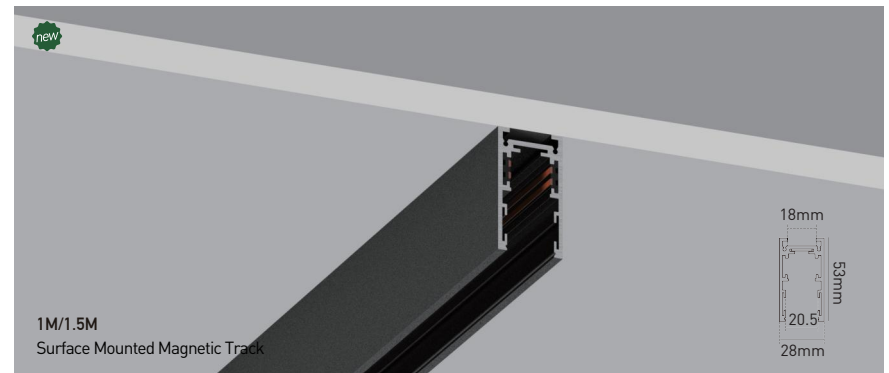

Magnetic Track System

Driver Voltage	AC100-120V AC220-240V
Driver Options	ON/OFF DIM TRIAC/ PHASE-CUT DIM 0/1-10V DIM DALI

IP20 | DC24V | 90° | 355°

Model	CQCX-XR10
Beam Angle	30°
Color	White/Black
CCT	3000K ● 4000K ○
CRI	90Ra
Power	10W

Model	CQCX-LM06
Beam Angle	25°
Color	White/Black
CCT	3000K ● 4000K ○
CRI	90Ra
Power	8W

IP20 | DC24V | 90° | 355°

Model	CQCX-XH10
Beam Angle	30°
Color	White/Black
CCT	3000K ● 4000K ○
CRI	90Ra
Power	10W
Lumens	70lm/W

# Accessories

To be used with corner connectors

**Embedded**  
(vertical 90° internal corner + corner connector)

Model: CQCX-CZZJB-LJ Size: L100\*W100\*H72mm

To be used with corner connectors

**Embedded**  
(vertical 90° external corner + corner connector)

Model: CQCX-QTZZJ Size: L128\*W100\*H48mm

**Embedded**  
(TT+ Type corner)

Model: CQCX-QSZZJ Size: L128\*W128\*H48mm

**Straight Connector**

Model: CQCX-ZKLJQ Color: White/Black

To be used with corner connectors