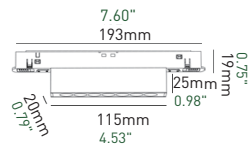

DC24V

Model	CQCX-XF14
Beam Angle	100°
Color	White/Black
CCT	3000K ● 4000K ○
CRI	90Ra
Power	14W
Lumens	55lm/W