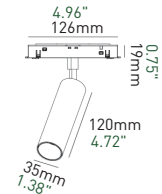

Model	CQCX-XH10
Beam Angle	30°
Color	White/Black
CCT	3000K ● 4000K ○
CRI	90Ra
Power	10W
Lumens	70lm/W