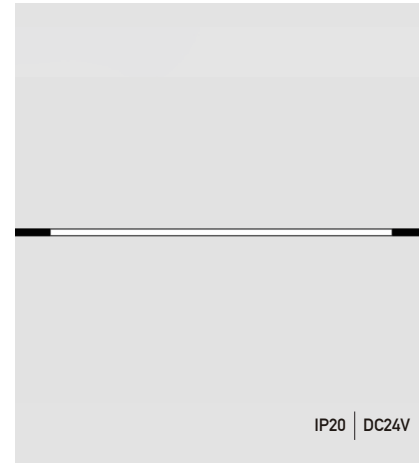

IP20 | DC24V

Model	CQCX-XF28
Beam Angle	100°
Color	White/Black
CCT	3000K ● 4000K ○
CRI	90Ra
Power	28W
Lumens	55lm/W

Driver Voltage	AC100-120V AC220-240V
Driver Options	ON/OFF DIM TRIAC/ PHASE-CUT DIM 0/1-10V DIM DALI